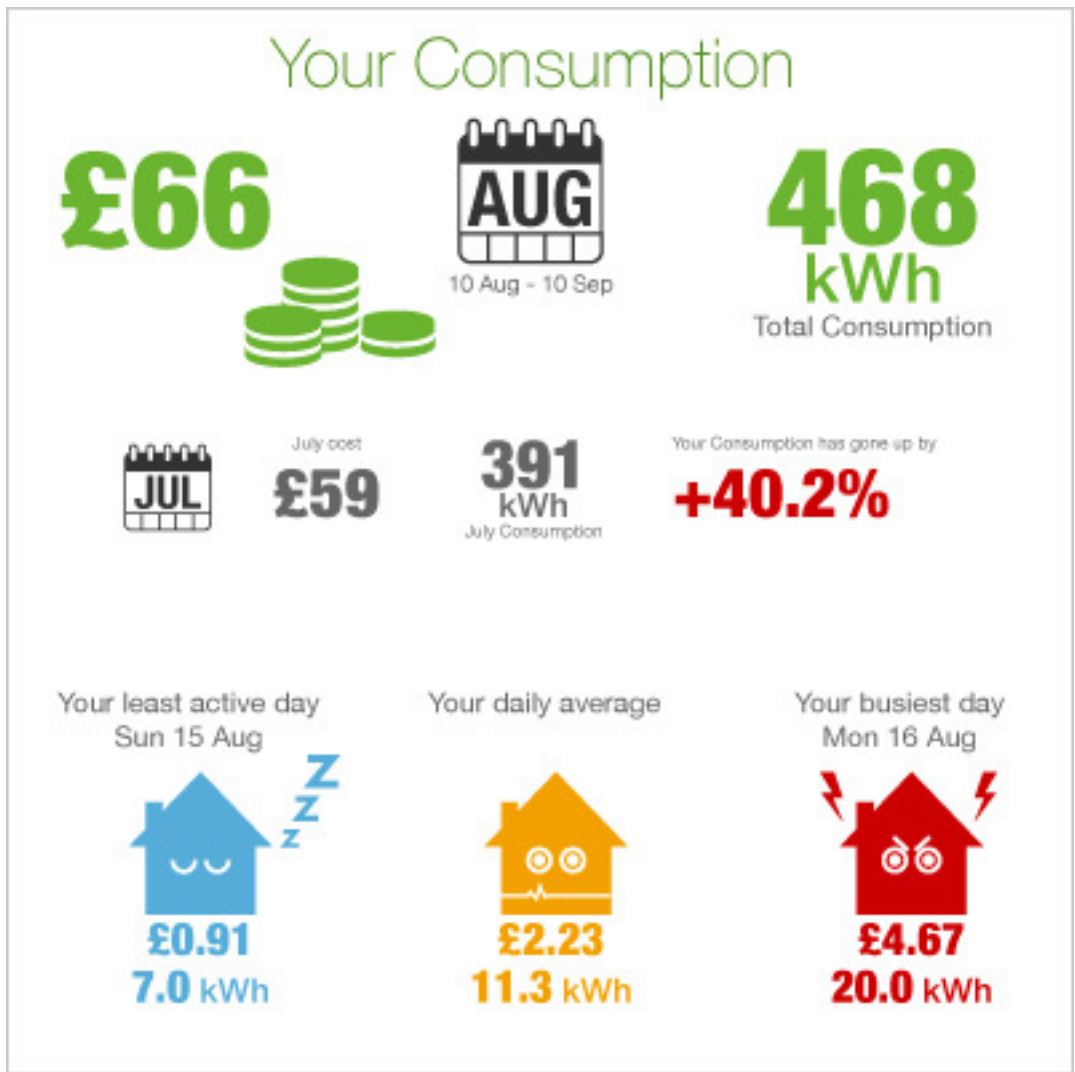

About LEDCOM International

LEDCOM International S.r.l. is a leading manufacturer of lighting control gear, lighting wireless controls and smart city applications. Its LED drivers are recognized as the top quality control gear in the market and, among other advantages, they stand out for their capability to integrate inside the same form factor wireless communication functionality at multiple frequencies without additional external boxes. Through its CellLED® project, LEDCOM is also turning the street lighting system into a pervasive next generation mobile communications infrastructure.