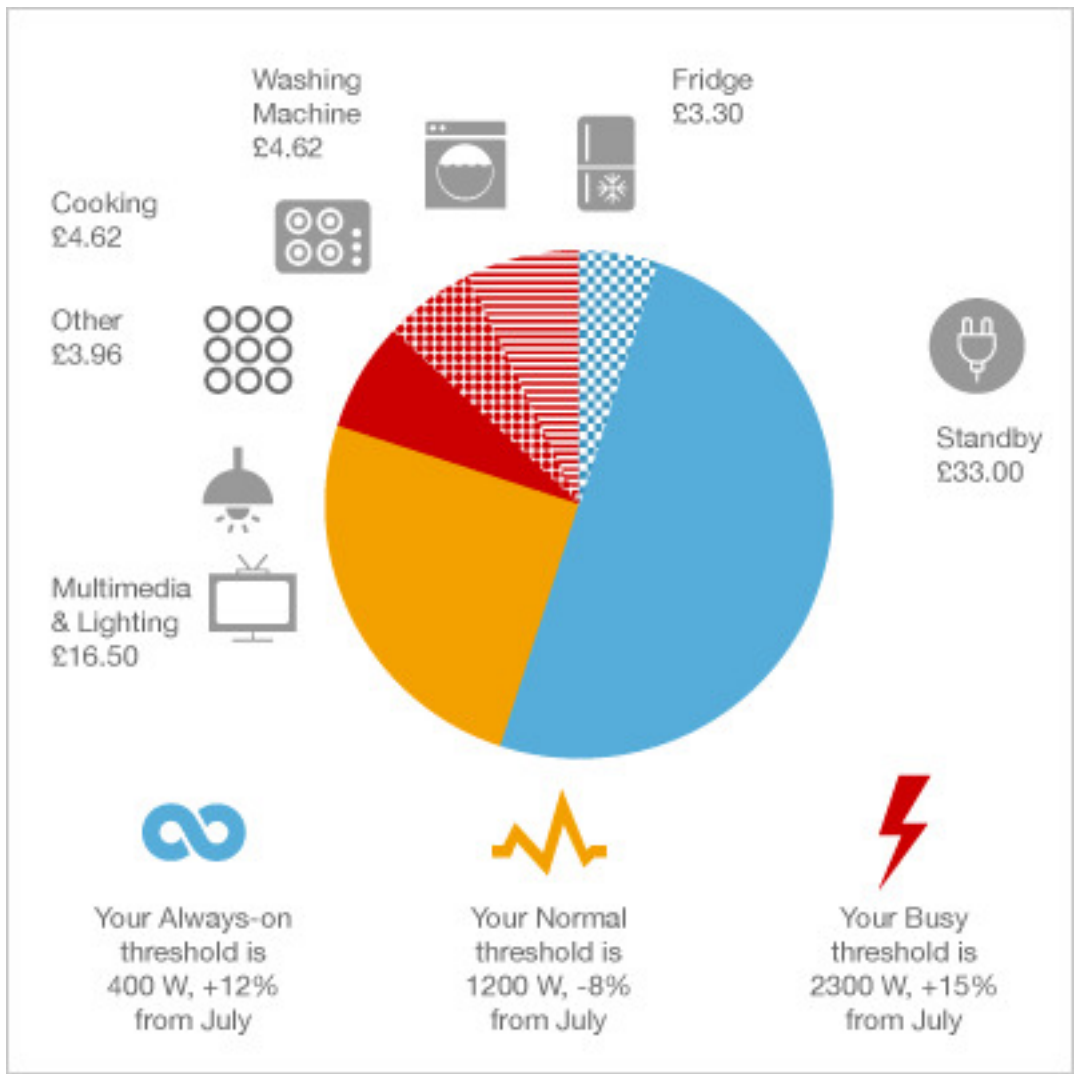

About LEDCOM International

LEDCOM International S.r.l. is a leading manufacturer of lighting control gear, lighting wireless controls and smart city applications. Its LED drivers are recognized as the top quality control gear in the market and, among other advantages, they stand out for their capability to integrate inside the same form factor wireless communication functionality at multiple frequencies without additional external boxes. Through its CellLED® project, LEDCOM is also turning the street lighting system into a pervasive next generation mobile communications infrastructure.